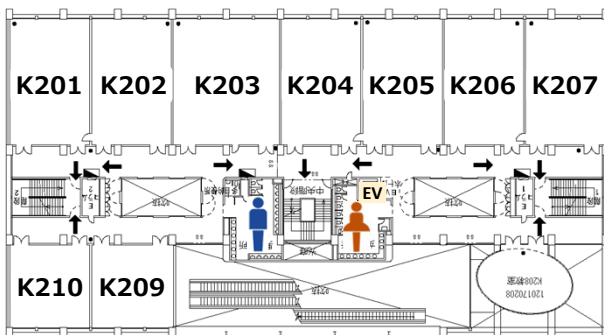

K (Lecture Hall Bldg.)

4F

*Please use an escalator from the 1st floor.

5F

*Please use stairs from 4th floor to the 5th floor.

2F

*Please use stairs to the 2nd Floor.

3F

*Please use stairs to the 3rd floor.

1F

- Cloak (8:30-19:30 *closed at 17:30 on 3/17(Mon.))
- Information (8:30- 17:00)
- Secretariat Office

Our designated contractor will collect all the trashes during the meeting. **Please do not use the trash box installed by the university.** There are trash boxes near the stairs on the 1st floor of the Lecture Hall Building. We appreciate your cooperation.

Escalators direct to the 4th floor.