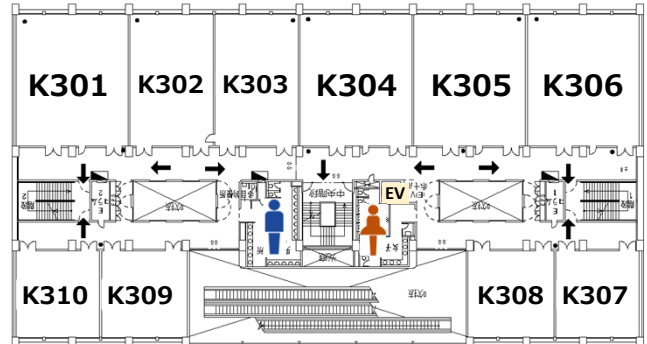

K (Lecture Hall Bldg.)

4F

*Please use an escalator from the 1st floor.

5F

*Please use stairs from 4th floor to the 5th floor.

2F

*Please use stairs to the 2nd Floor.

3F

*Please use stairs to the 3rd floor.

1F

- Cloak (8:30-19:30 *closed at 17:30 on 3/17(Mon.))
- Information (8:30- 17:00)
- Secretariat Office

Our designated contractor will collect all the trashes during the meeting. **Please do not use the trash box installed by the university.** There are trash boxes near the stairs on the 1st floor of the Lecture Hall Building. We appreciate your cooperation.

Escalators direct to the 4th floor.