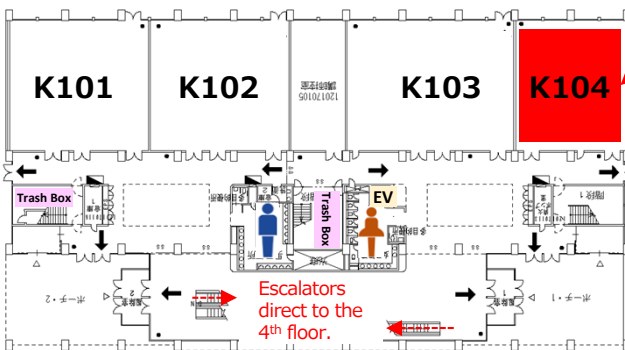

K (Lecture Hall Bldg.)

4F

*Please use an escalator from the 1st floor.

5F

*Please use stairs from 4th floor to the 5th floor.

2F

*Please use stairs to the 2nd Floor.

3F

*Please use stairs to the 3rd floor.

1F

- Cloak (8:30-19:30 *closed at 17:30 on 3/17(Mon.))
- Information (8:30- 17:00)
- Secretariat Office

Our designated contractor will collect all the trashes during the meeting. **Please do not use the trash box installed by the university.** There are trash boxes near the stairs on the 1st floor of the Lecture Hall Building. We appreciate your cooperation.

Escalators direct to the 4th floor.