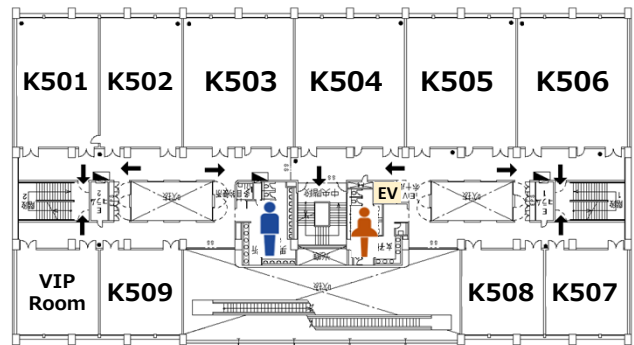

K (Lecture Hall Bldg.)

4F

*Please use an escalator from the 1st floor.

5F

*Please use stairs from 4th floor to the 5th floor.

2F

*Please use stairs to the 2nd Floor.

3F

*Please use stairs to the 3rd floor.

1F

- Cloak (8:30-19:30 *closed at 17:30 on 3/17(Mon.))
- Information (8:30- 17:00)
- Secretariat Office

Our designated contractor will collect all the trashes during the meeting. **Please do not use the trash box installed by the university.** There are trash boxes near the stairs on the 1st floor of the Lecture Hall Building. We appreciate your cooperation.

Escalators direct to the 4th floor.