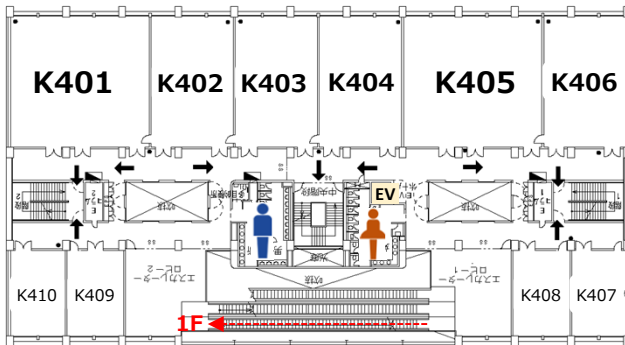

K (Lecture Hall Bldg.)

4F

*Please use an escalator from the 1st floor.

5F

*Please use stairs from 4th floor to the 5th floor.

2F

*Please use stairs to the 2nd Floor.

3F

*Please use stairs to the 3rd floor.

1F

- Cloak (8:30-19:30 *closed at 17:30 on 3/17(Mon.))
- Information (8:30- 17:00)
- Secretariat Office

Our designated contractor will collect all the trashes during the meeting. **Please do not use the trash box installed by the university.** There are trash boxes near the stairs on the 1st floor of the Lecture Hall Building. We appreciate your cooperation.

Escalators direct to the 4th floor.