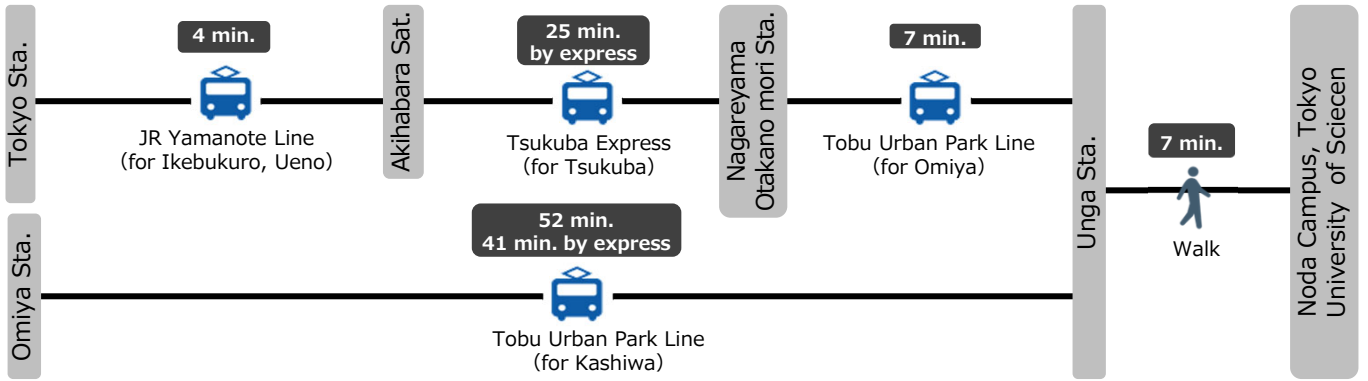

ACCESS

Venue MAP

● Cafeteria & Restaurant

- ① Restaurant Akarenga
3/14(Fri.)-17(Mon.): 11:00-14:00
- ② Restaurant Canal
3/14(Fri.), 17(Mon.): 11:00-14:30*
3/15(Sat.), 16(Sun.): 11:00-14:00*
*last call is 30 minutes before closing
- ③ Cafeteria Minamo
(*closed on Sat. & Sun., Cash only)
3/14(Fri.), 17(Mon.): 11:00-14:30*
*last call 30 minutes before
- ④ Trattoria DomaDoma (*closed on Sat.)
3/14(Fri.), 15(Sat.), 17(Mon.): 11:30-14:00

● Shops

- ⑤ University Co-op
- ⑥ 7 Eleven Convenience Store (1F, Bldg.7)