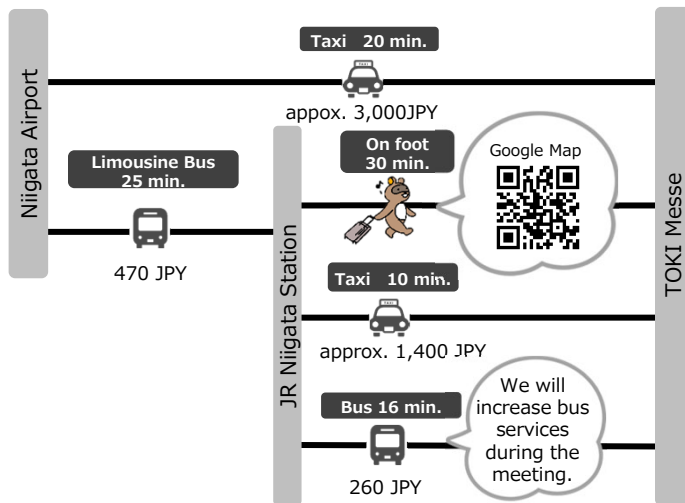

ACCESS

Bus Time Schedule

In preparation

Bus Terminal Map

17番線
 末廣メッセ・佐渡汽船線

Take No. 17 bus (for TOKI Messe /Sado Kisen Ferry Terminal).