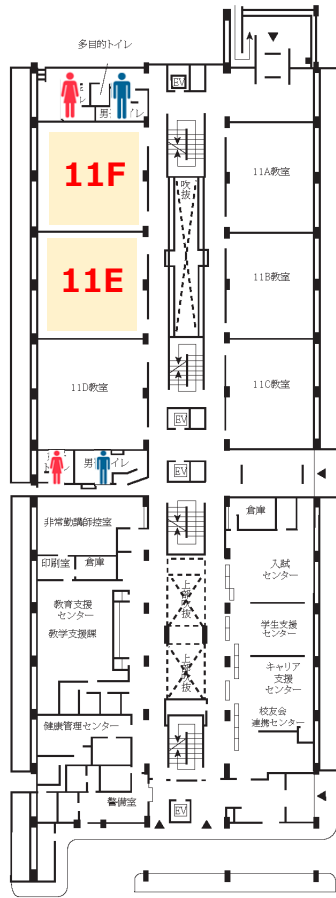

Venue Map

Oyamadai Sta.
Tokyo City Univ. North Entrance Bus Stop

Bldg. 2

2F: 22A~22C
1F: 21B, 21C
**Information (Secretariat Office),
Cloak**

Bldg. 5

2F: 52A
(Small Lecture Hall)

Bldg. 6

1F: 61A~61C

North Gate

Side Gate

North-East Gate

Bldg. 1

3F: 13A~13P
2F : 12A~12P
1F : 11E, 11F
B1F: 1BA~1BP

Bldg. 7

1F: 71A, 71B

Main Gate

Bldg. 3

2F: 32A
1F: 31A, 31B

Tokyo City Univ.
South Entrance Bus Stop

Bldg. 9

2F : P (Poster Session Venue)
JSAP Expo
M2F: Café SORA (Event Space)
➢ 3/22(Fri.) Career Counseling Workshop
➢ 3/23(Sat.)-25(Mon.) Metaverse Experience Corner
1F : **Canteen RARA** 🍴🍴

Floor Map (1)

Bldg. 1

1F

3F

B1F

2F

Floor Map (2)

Bldg. 2