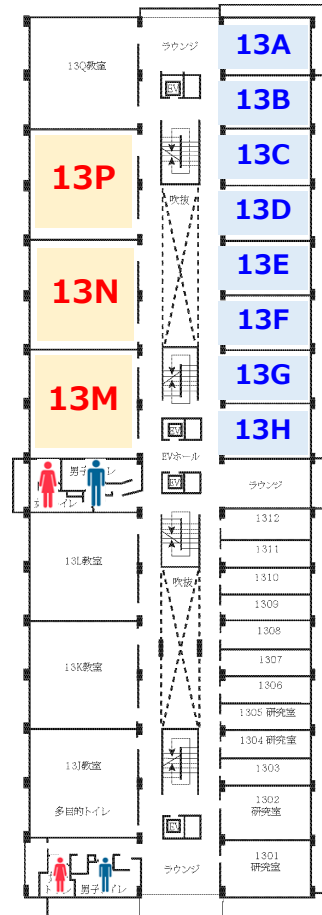

North Gate

Side Gate

North-East Gate

Bldg. 1

3F: 13A~13P
2F : 12A~12P
1F : 11E, 11F
B1F: 1BA~1BP

Bldg. 7

1F: 71A, 71B

Main Gate

Bldg. 3

2F: 32A
1F: 31A, 31B

Tokyo City Univ.
South Entrance Bus Stop

Bldg. 9

2F : P (Poster Session Venue)
JSAP Expo
M2F: Café SORA (Event Space)
➢ 3/22(Fri.) Career Counseling Workshop
➢ 3/23(Sat.)-25(Mon.) Metaverse Experience Corner
1F : **Canteen RARA** 🍴🍴

Floor Map (1)

Bldg. 1

1F

3F

B1F

2F

Floor Map (2)

Bldg. 2