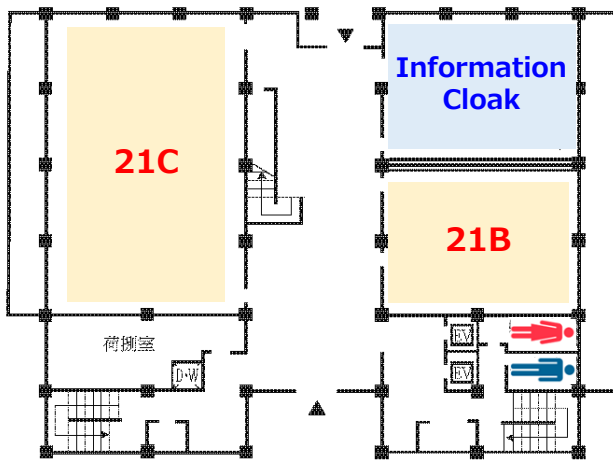

Floor Map (2)

Bldg. 2

Information Desk

Hours 8:30~17:30 (On March 25 until 13:00)

1F