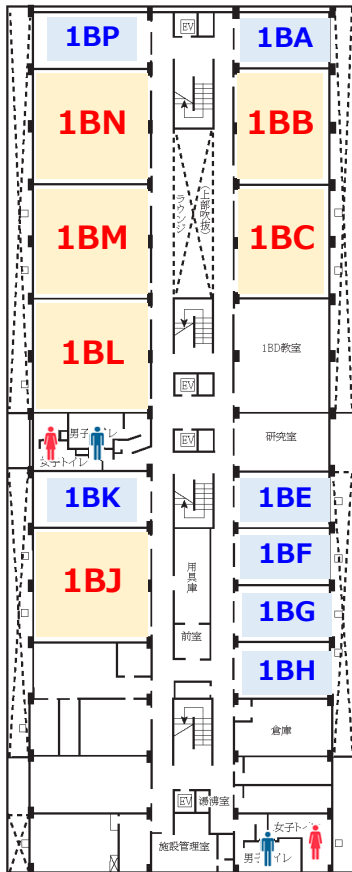

Venue Map

Oyamadai Sta.
Tokyo City Univ. North Entrance Bus Stop

Bldg. 2

2F: 22A~22C
1F: 21B, 21C
**Information (Secretariat Office),
Cloak**

Bldg. 5

2F: 52A
(Small Lecture Hall)

Bldg. 6

1F: 61A~61C

North Gate

Side Gate

North-East Gate

Bldg. 1

3F: 13A~13P
2F : 12A~12P
1F : 11E, 11F
B1F: 1BA~1BP

Bldg. 7

1F: 71A, 71B

Main Gate

Bldg. 3

2F: 32A
1F: 31A, 31B

Tokyo City Univ.
South Entrance Bus Stop

Bldg. 9

2F : P (Poster Session Venue)
JSAP Expo
M2F: Café SORA (Event Space)
➢ 3/22(Fri.) Career Counseling Workshop
➢ 3/23(Sat.)-25(Mon.) Metaverse Experience Corner
1F : **Canteen RARA** 🍴🍴

Floor Map (1)

Bldg. 1

1F

3F

B1F

2F

Floor Map (2)

Bldg. 2