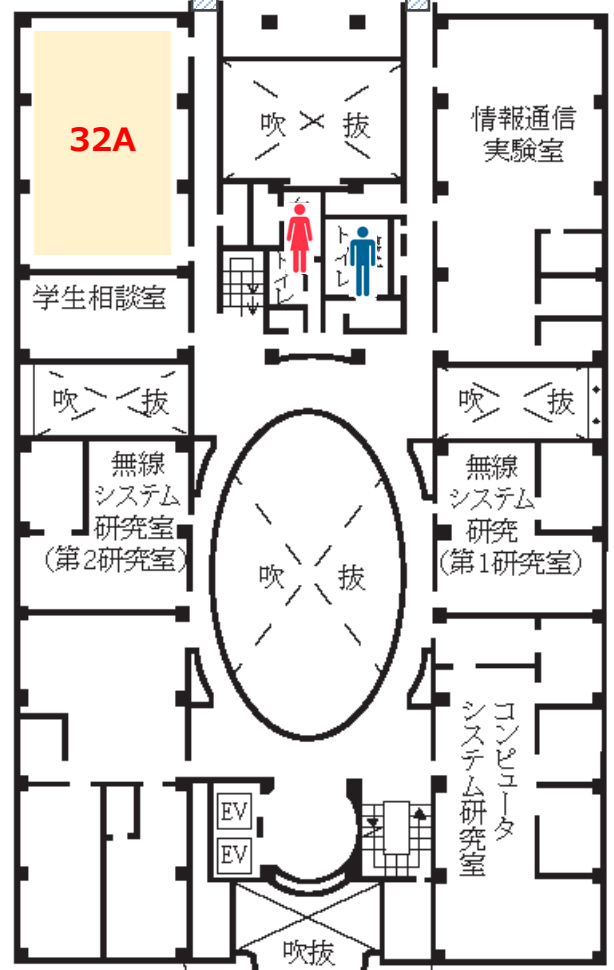

Bldg. 3

2F: 32A
1F: 31A, 31B

Tokyo City Univ.
South Entrance Bus Stop

Bldg. 9

2F : P (Poster Session Venue)
JSAP Expo
M2F: Café SORA (Event Space)
➢ 3/22(Fri.) Career Counseling Workshop
➢ 3/23(Sat.)-25(Mon.) Metaverse Experience Corner
1F : **Canteen RARA** 🍴🍴

Floor Map (1)

Bldg. 1

1F

3F

B1F

2F

Floor Map (2)

Bldg. 2

Information Desk

Hours 8:30~17:30 (On March 25 until 13:00)

1F

2F

Connecting Corridor

1F

Bldg. 3

2F

Floor Map (3)

Bldg. 5

Bldg. 6

Bldg. 7