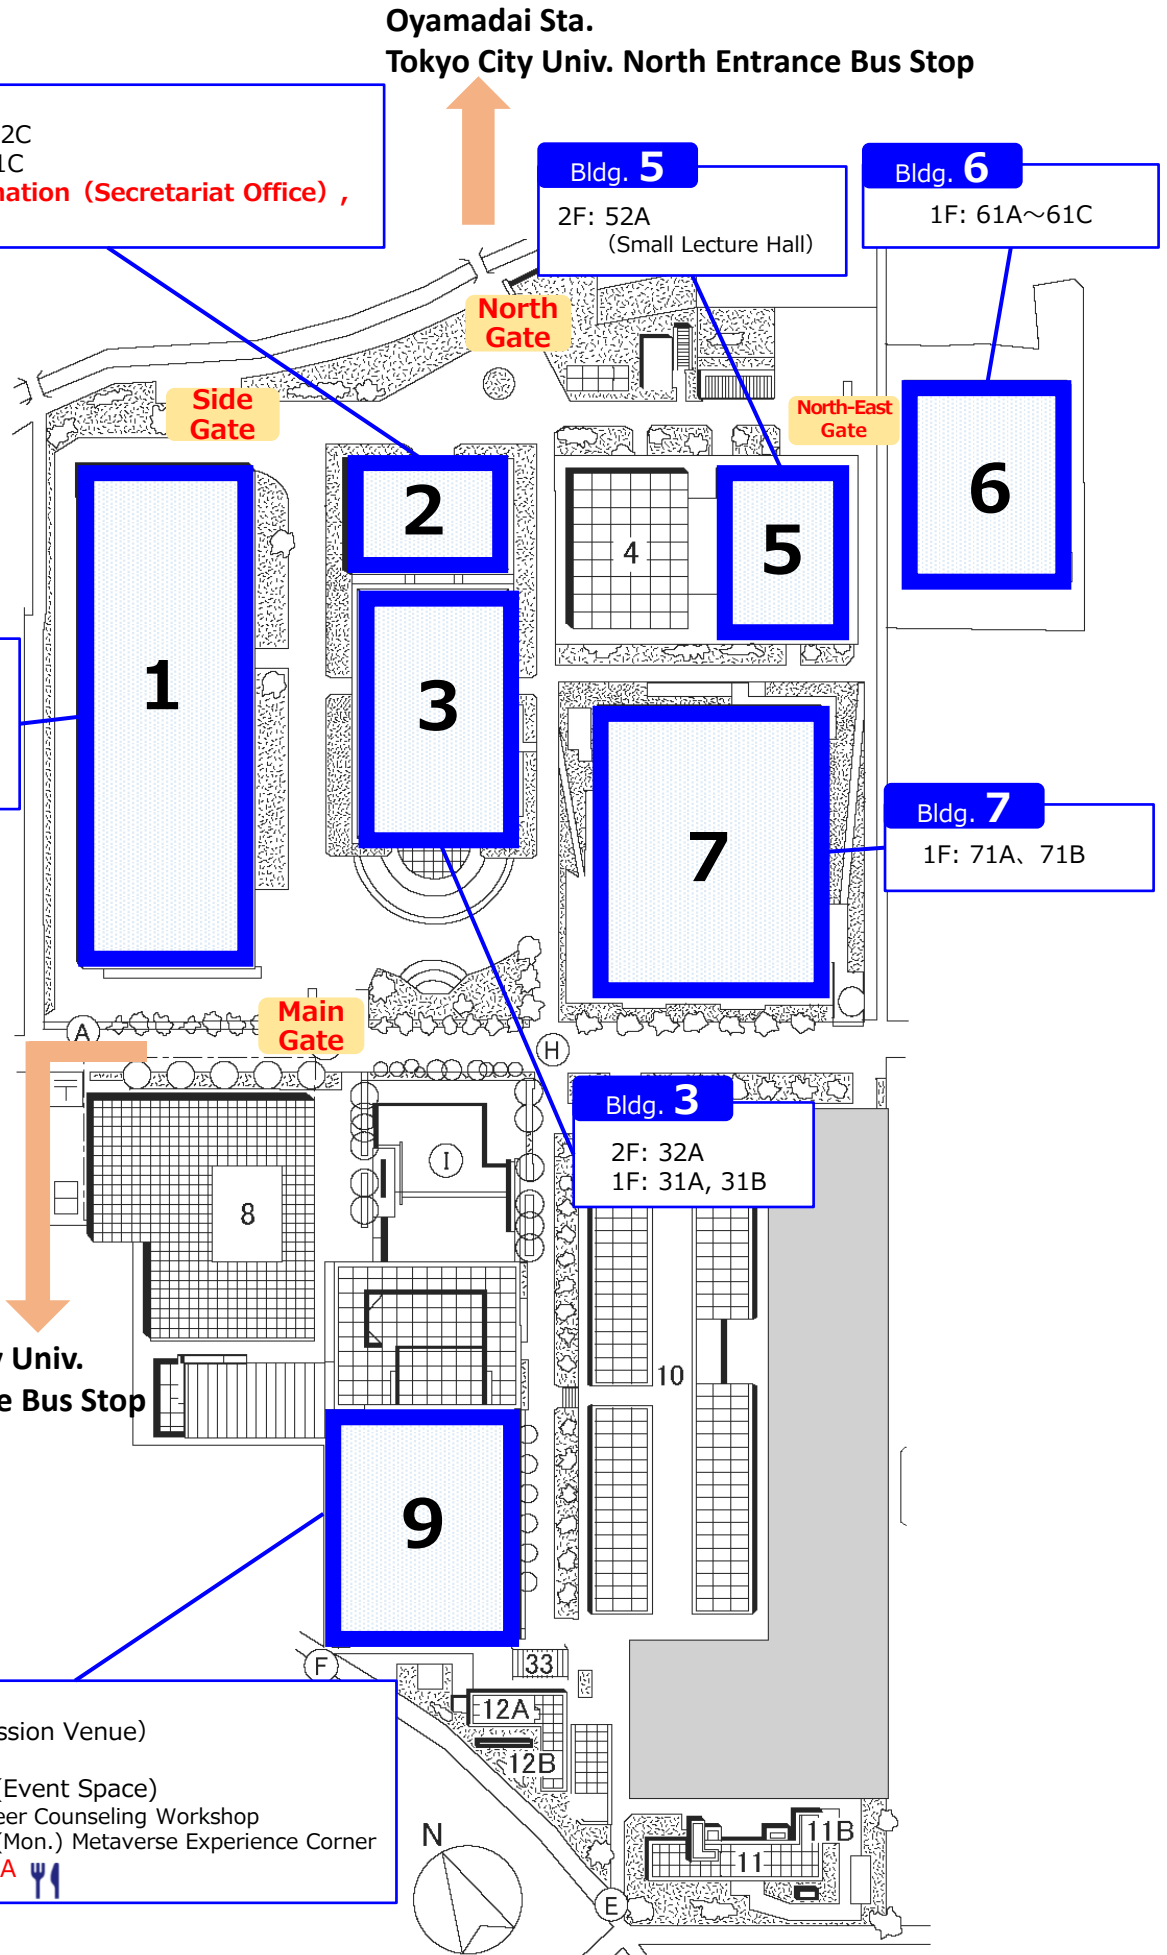

Venue Map

Oyamadai Sta.
Tokyo City Univ. North Entrance Bus Stop

Bldg. 2

2F: 22A~22C
1F: 21B, 21C
**Information (Secretariat Office),
Cloak**

Bldg. 5

2F: 52A
(Small Lecture Hall)

Bldg. 6

1F: 61A~61C

North Gate

Side Gate

North-East Gate

Bldg. 1

3F: 13A~13P
2F : 12A~12P
1F : 11E, 11F
B1F: 1BA~1BP

Bldg. 7

1F: 71A, 71B

Main Gate

Bldg. 3

2F: 32A
1F: 31A, 31B

Tokyo City Univ.
South Entrance Bus Stop

Bldg. 9

2F : P (Poster Session Venue)
JSAP Expo
M2F: Café SORA (Event Space)
➢ 3/22(Fri.) Career Counseling Workshop
➢ 3/23(Sat.)-25(Mon.) Metaverse Experience Corner
1F : **Canteen RARA** 🍴🍴

Information Desk

Hours 8:30~17:30 (On March 25 until 13:00)

1F

2F

Connecting Corridor

1F

Bldg. 3

2F