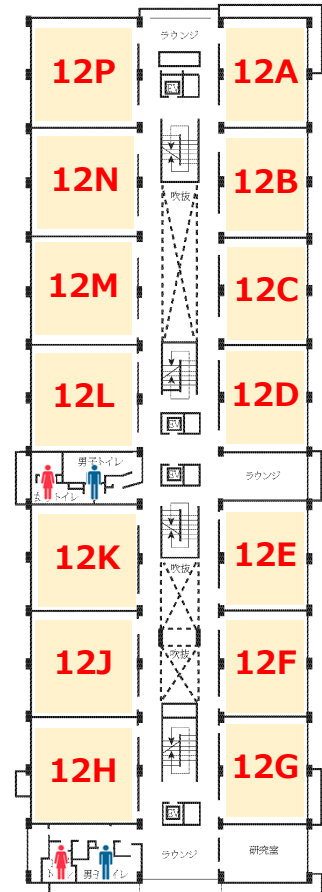

North Gate

Side Gate

North-East Gate

Bldg. 1

3F: 13A~13P
2F : 12A~12P
1F : 11E, 11F
B1F: 1BA~1BP

Bldg. 7

1F: 71A, 71B

Main Gate

Bldg. 3

2F: 32A
1F: 31A, 31B

Tokyo City Univ.
South Entrance Bus Stop

Bldg. 9

2F : P (Poster Session Venue)
JSAP Expo
M2F: Café SORA (Event Space)
➢ 3/22(Fri.) Career Counseling Workshop
➢ 3/23(Sat.)-25(Mon.) Metaverse Experience Corner
1F : **Canteen RARA** 🍴🍴

Floor Map (1)

Bldg. 1

1F

3F

B1F

2F

Floor Map (2)

Bldg. 2

Floor Map (3)

Bldg. 5

Bldg. 6

Bldg. 7