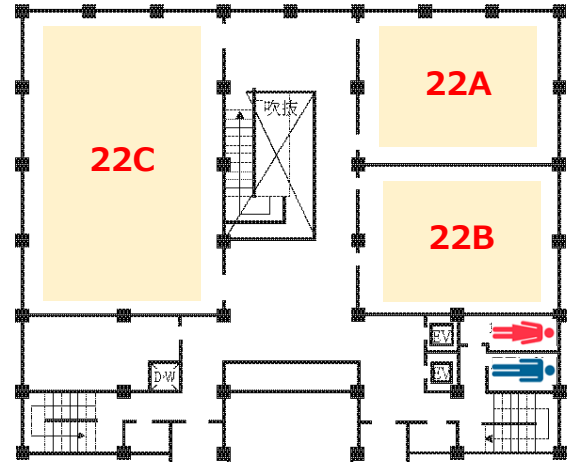

2F

Connecting Corridor