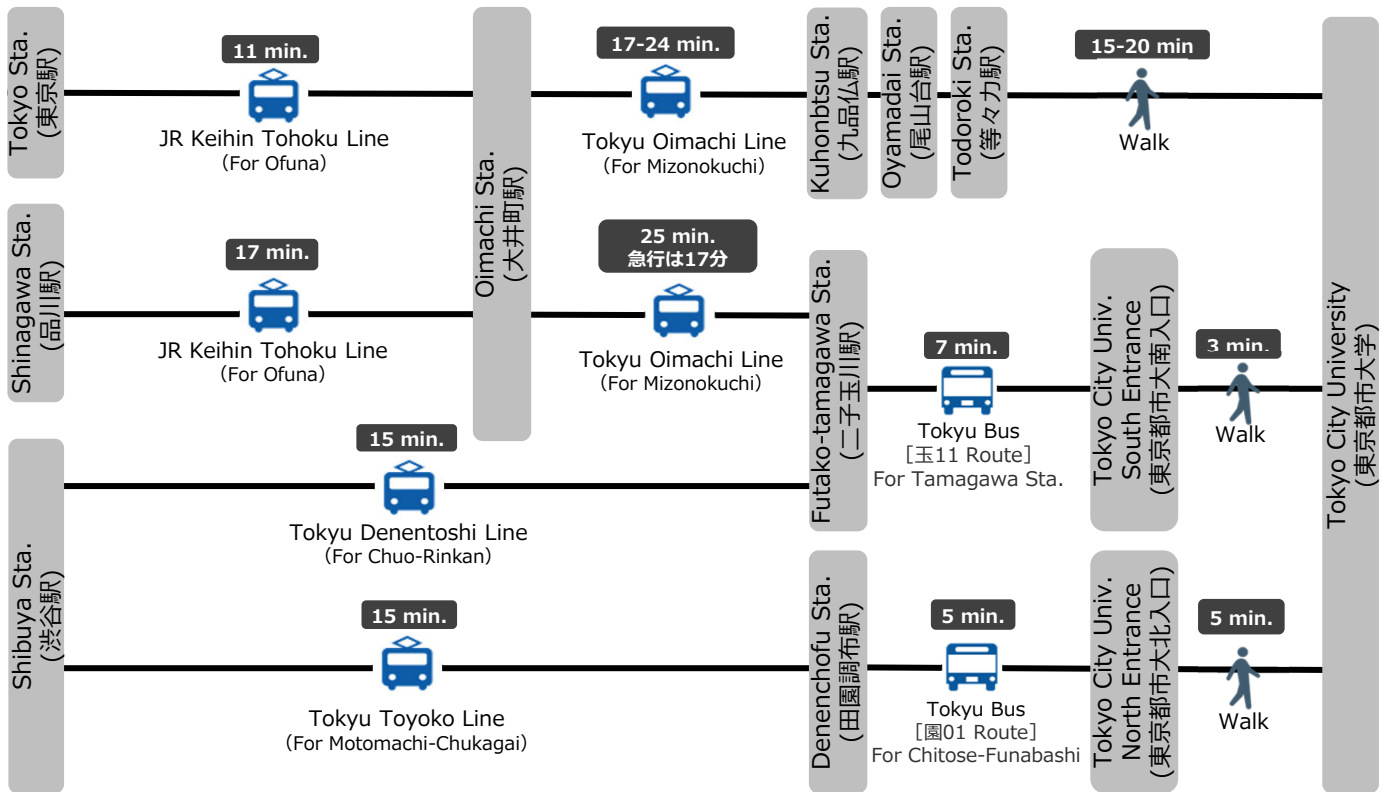

Access

There will be congestion at the railroad crossings at Oyamadai Station, the closest station. We recommend you use the next stations, Kuhonbutsu Station or Todoroki Station.

*There is no parking space available in the campus, Please use the public transportation.
Please avoid street parking as a courtesy to the neighbors.

<from Oyamadai Station>

<from Todoroki Sta.>

<From Kuhonbutsu Sta.>