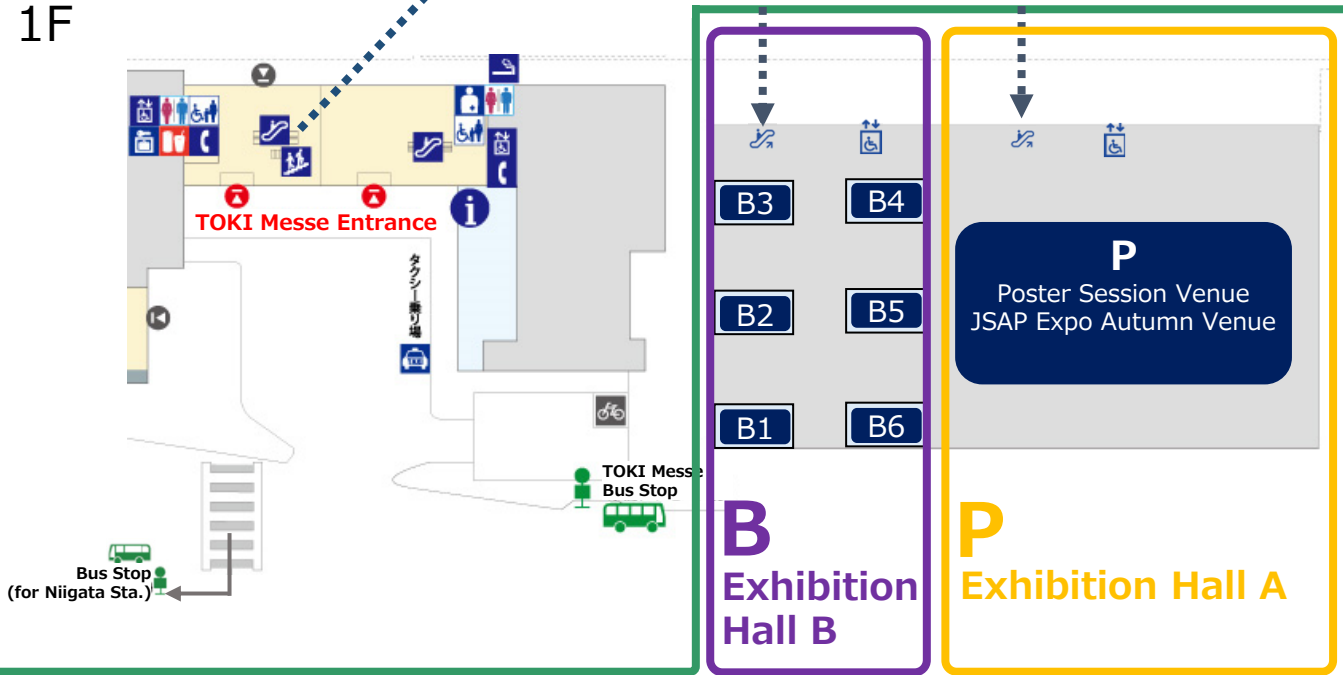

# Venue MAP

## TOKI Messe

4F

3F

2F

1F

Floor Plan (2) Hotel Nikko Niigata & Bandai-jima Bldg.

30F

C

Hotel Nikko Niigata

4F

3F

6F

D

Bandai-jima Bldg.