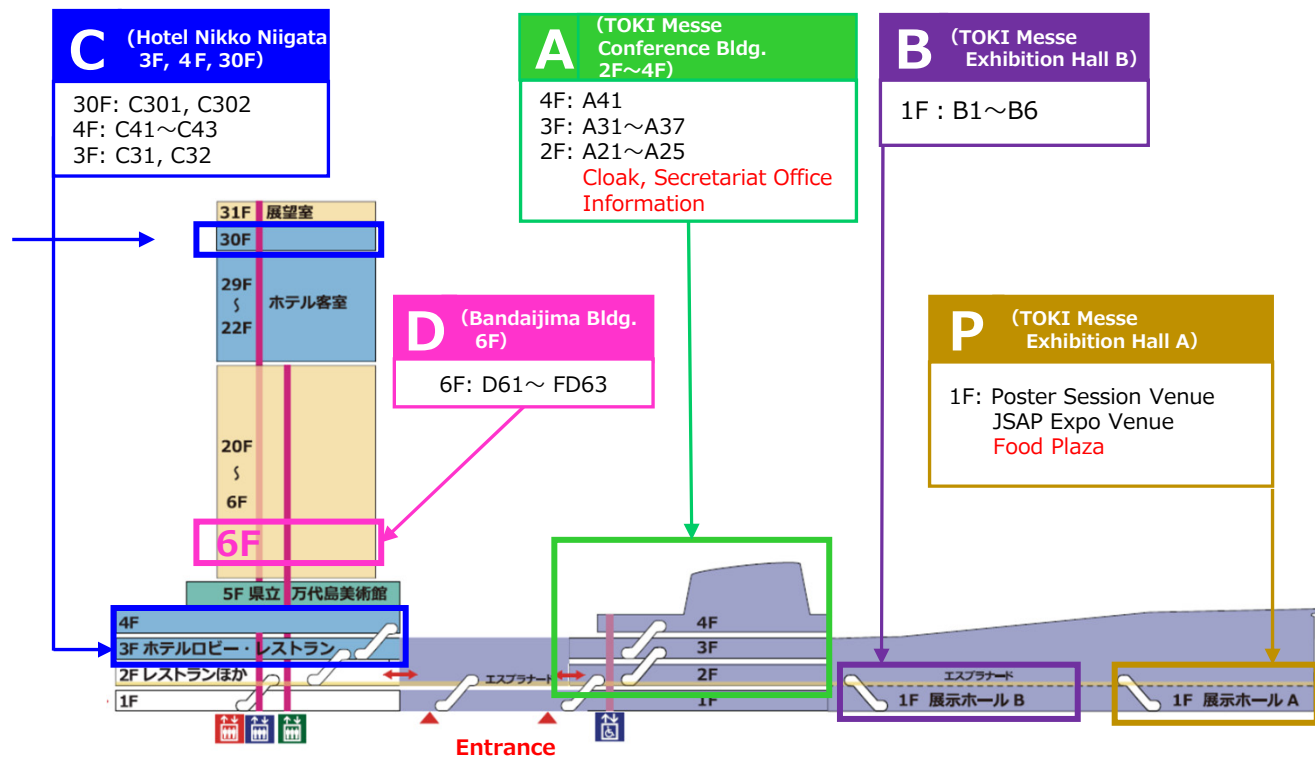

# Venue MAP

# Floor Plan (1) TOKI Messe

## A Conference Bldg.

## TOKI Messe

4F

3F

2F

1F

Floor Plan (2) Hotel Nikko Niigata & Bandai-jima Bldg.

30F

C