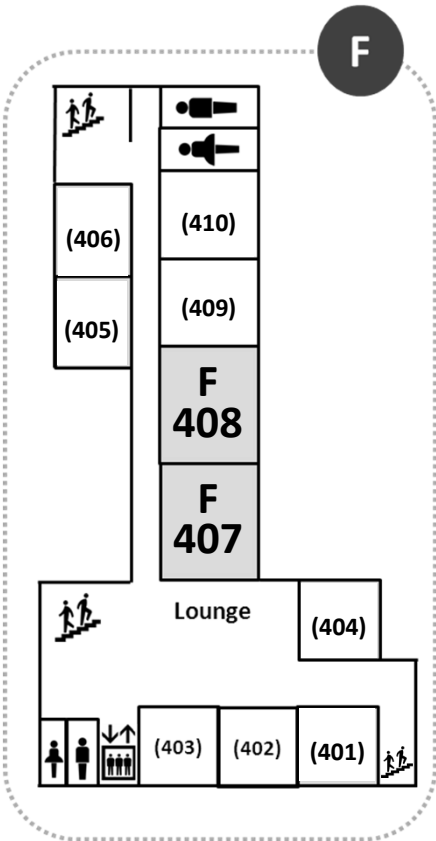

Campus Map

D

1F : D113, D114
2F : D214, D215
3F : D315, D316

E

1F : E101~E106
2F : E201~E206
3F : E301~E307

F

1F: Secretariat Office, Information Desk,
Cloak Service
3F: F307, F308
4F: F407, F408

Information Desk (@1F Student Lounge, F Bldg.)
Open Hours : **8:30~17:30** *until 13:00 on March 26 (Sat.)

For inquiries during the meeting
Secretariat Office: **+81-80-6258-9700**

Floor Plan (1st Floor)

1F

↓
Main Gate

Floor Plan (2nd Floor)

2F

Floor Plan (3rd & 4th Floor)

4F