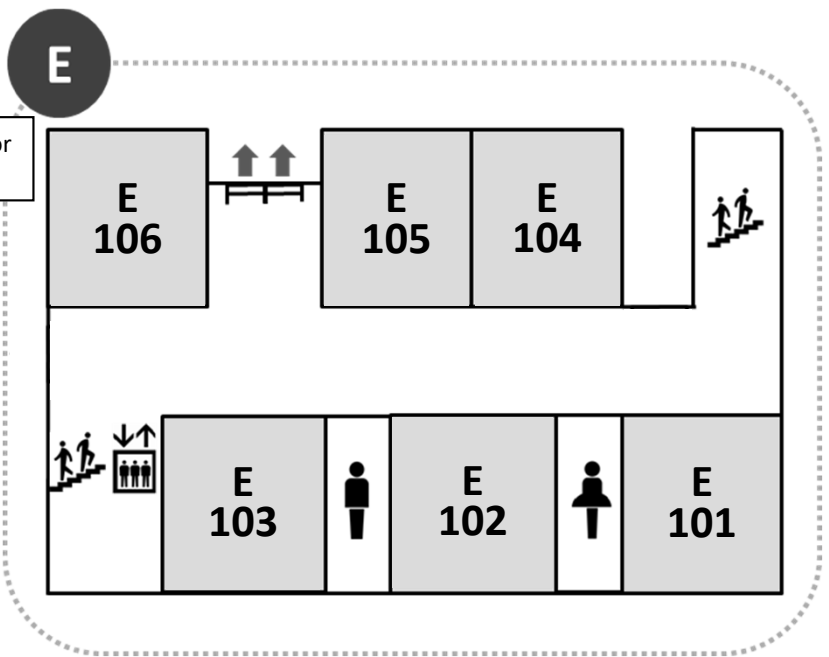

Campus Map

D

1F : D113, D114
2F : D214, D215
3F : D315, D316

E

1F : E101~E106
2F : E201~E206
3F : E301~E307

F

1F: Secretariat Office, Information Desk,
Cloak Service
3F: F307, F308
4F: F407, F408

Information Desk (@1F Student Lounge, F Bldg.)
Open Hours : **8:30~17:30** *until 13:00 on March 26 (Sat.)

For inquiries during the meeting
Secretariat Office: **+81-80-6258-9700**

Floor Plan (1st Floor)

1F

↓
Main Gate

Floor Plan (2nd Floor)

2F

Floor Plan (3rd & 4th Floor)

4F