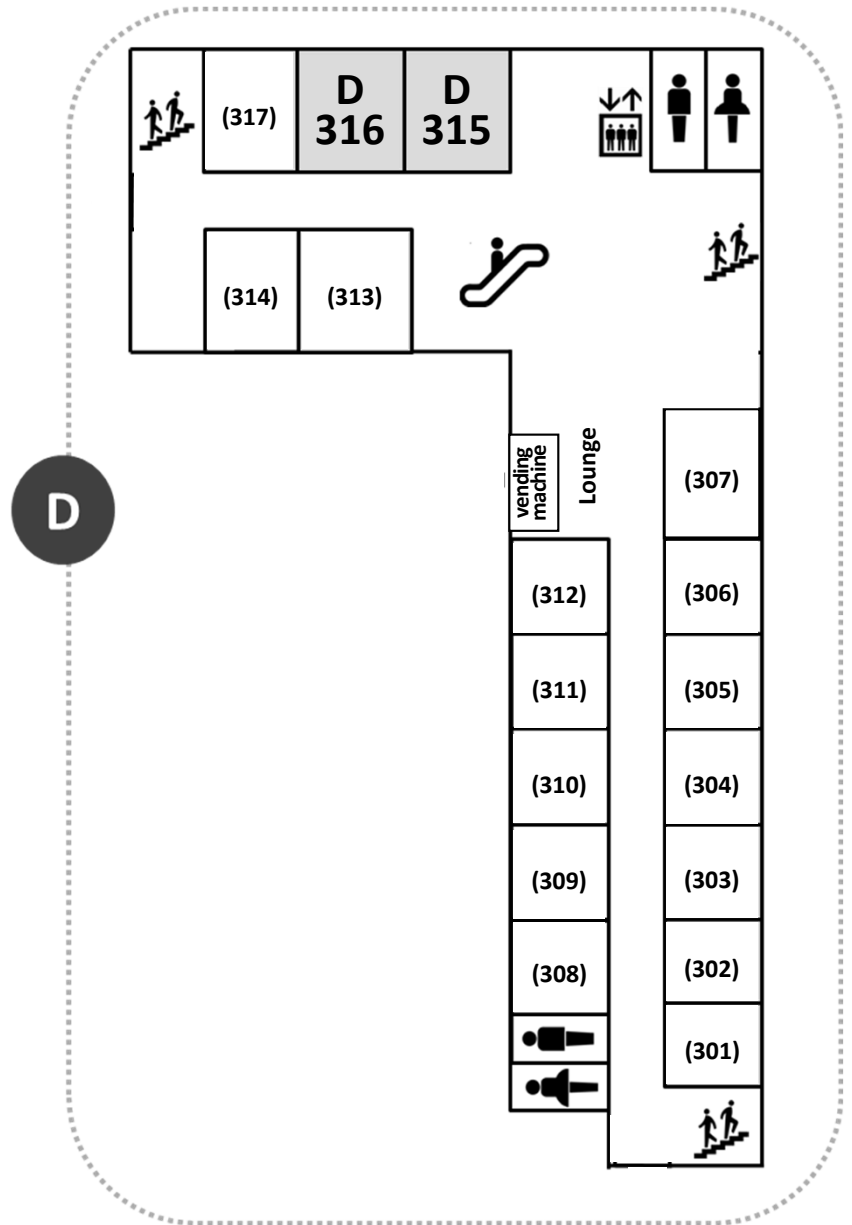

Floor Plan (3rd & 4th Floor)

4F

3F

F

E