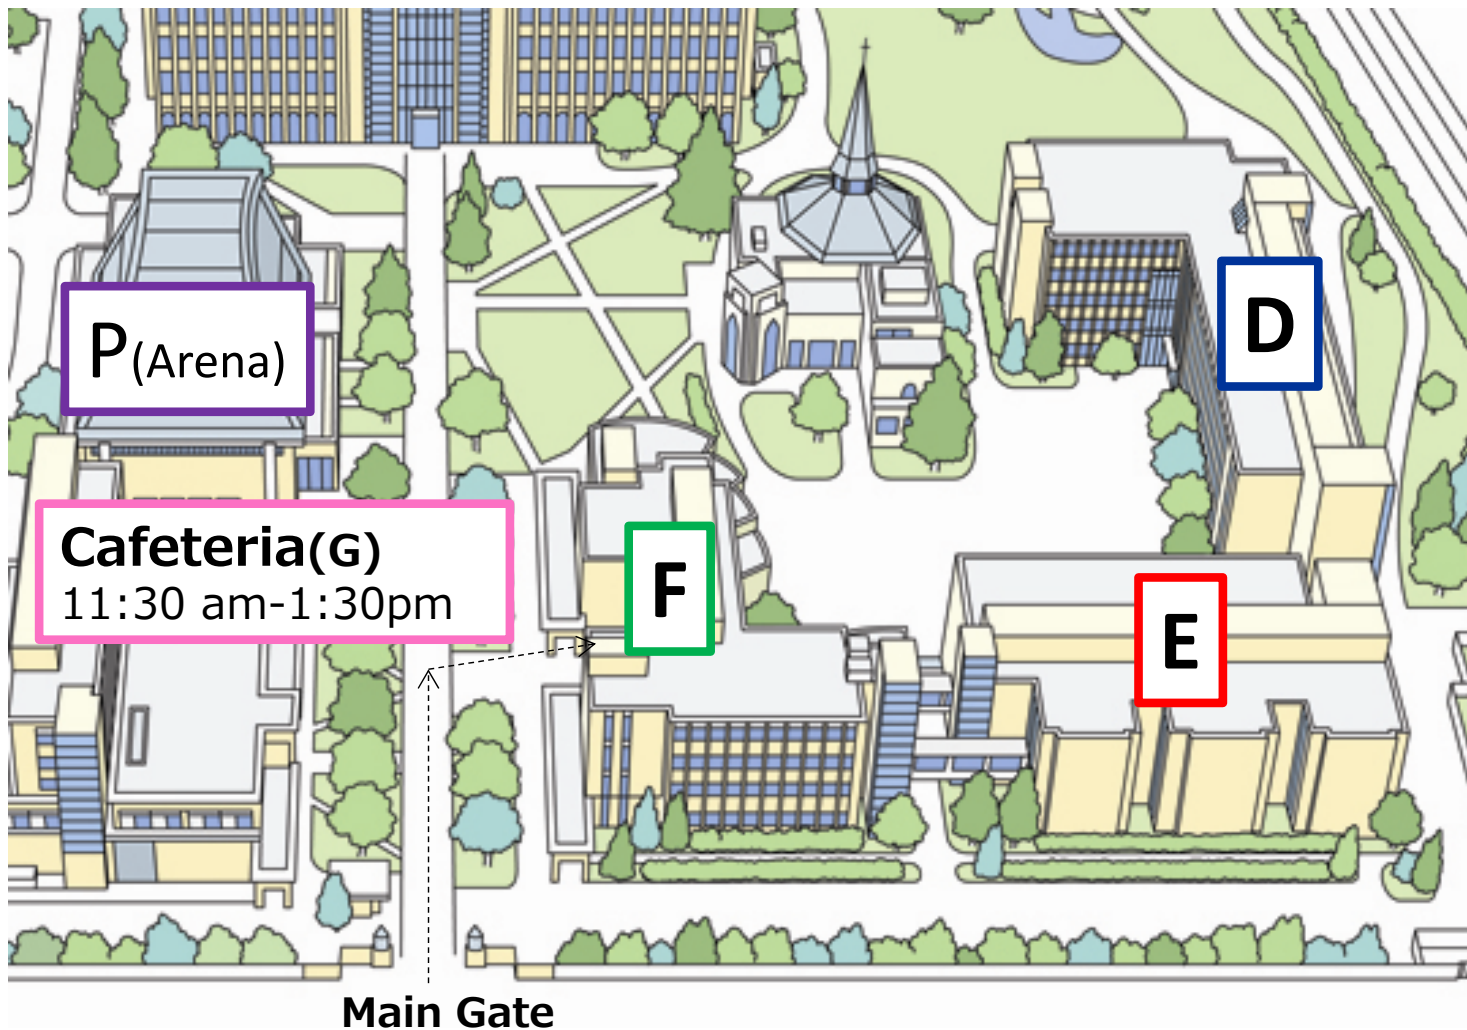

Campus Map

D

1F : D113, D114
2F : D214, D215
3F : D315, D316

E

1F : E101~E106
2F : E201~E206
3F : E301~E307

F

1F: Secretariat Office, Information Desk,
Cloak Service
3F: F307, F308
4F: F407, F408

Information Desk (@1F Student Lounge, F Bldg.)
Open Hours : **8:30~17:30** *until 13:00 on March 26 (Sat.)

For inquiries during the meeting
Secretariat Office: **+81-80-6258-9700**

Floor Plan (1st Floor)

1F

↓
Main Gate

Floor Plan (2nd Floor)

2F

Floor Plan (3rd & 4th Floor)

4F