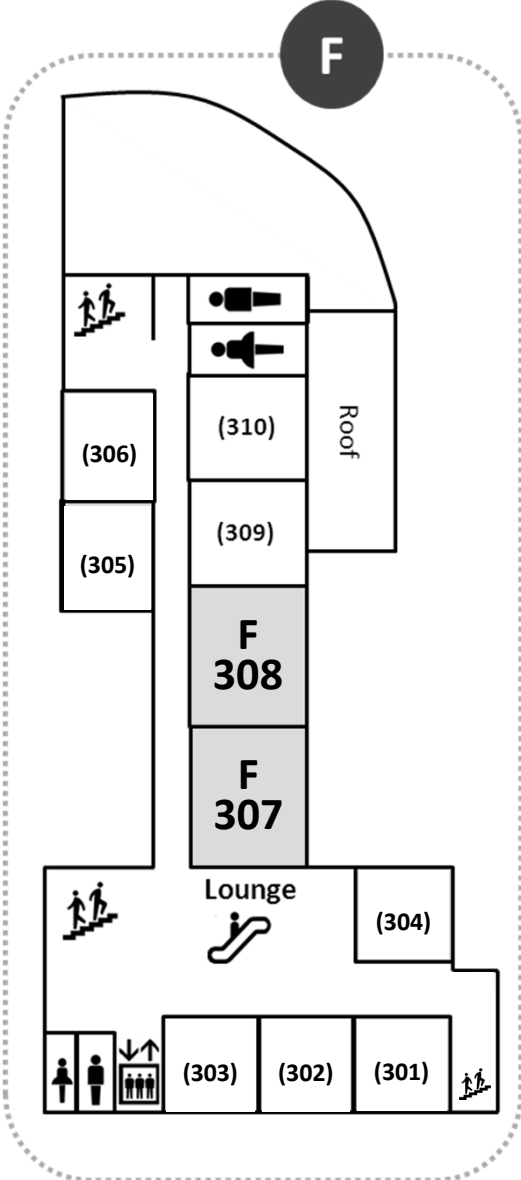

Floor Plan (3rd & 4th Floor)

4F

3F

F

E