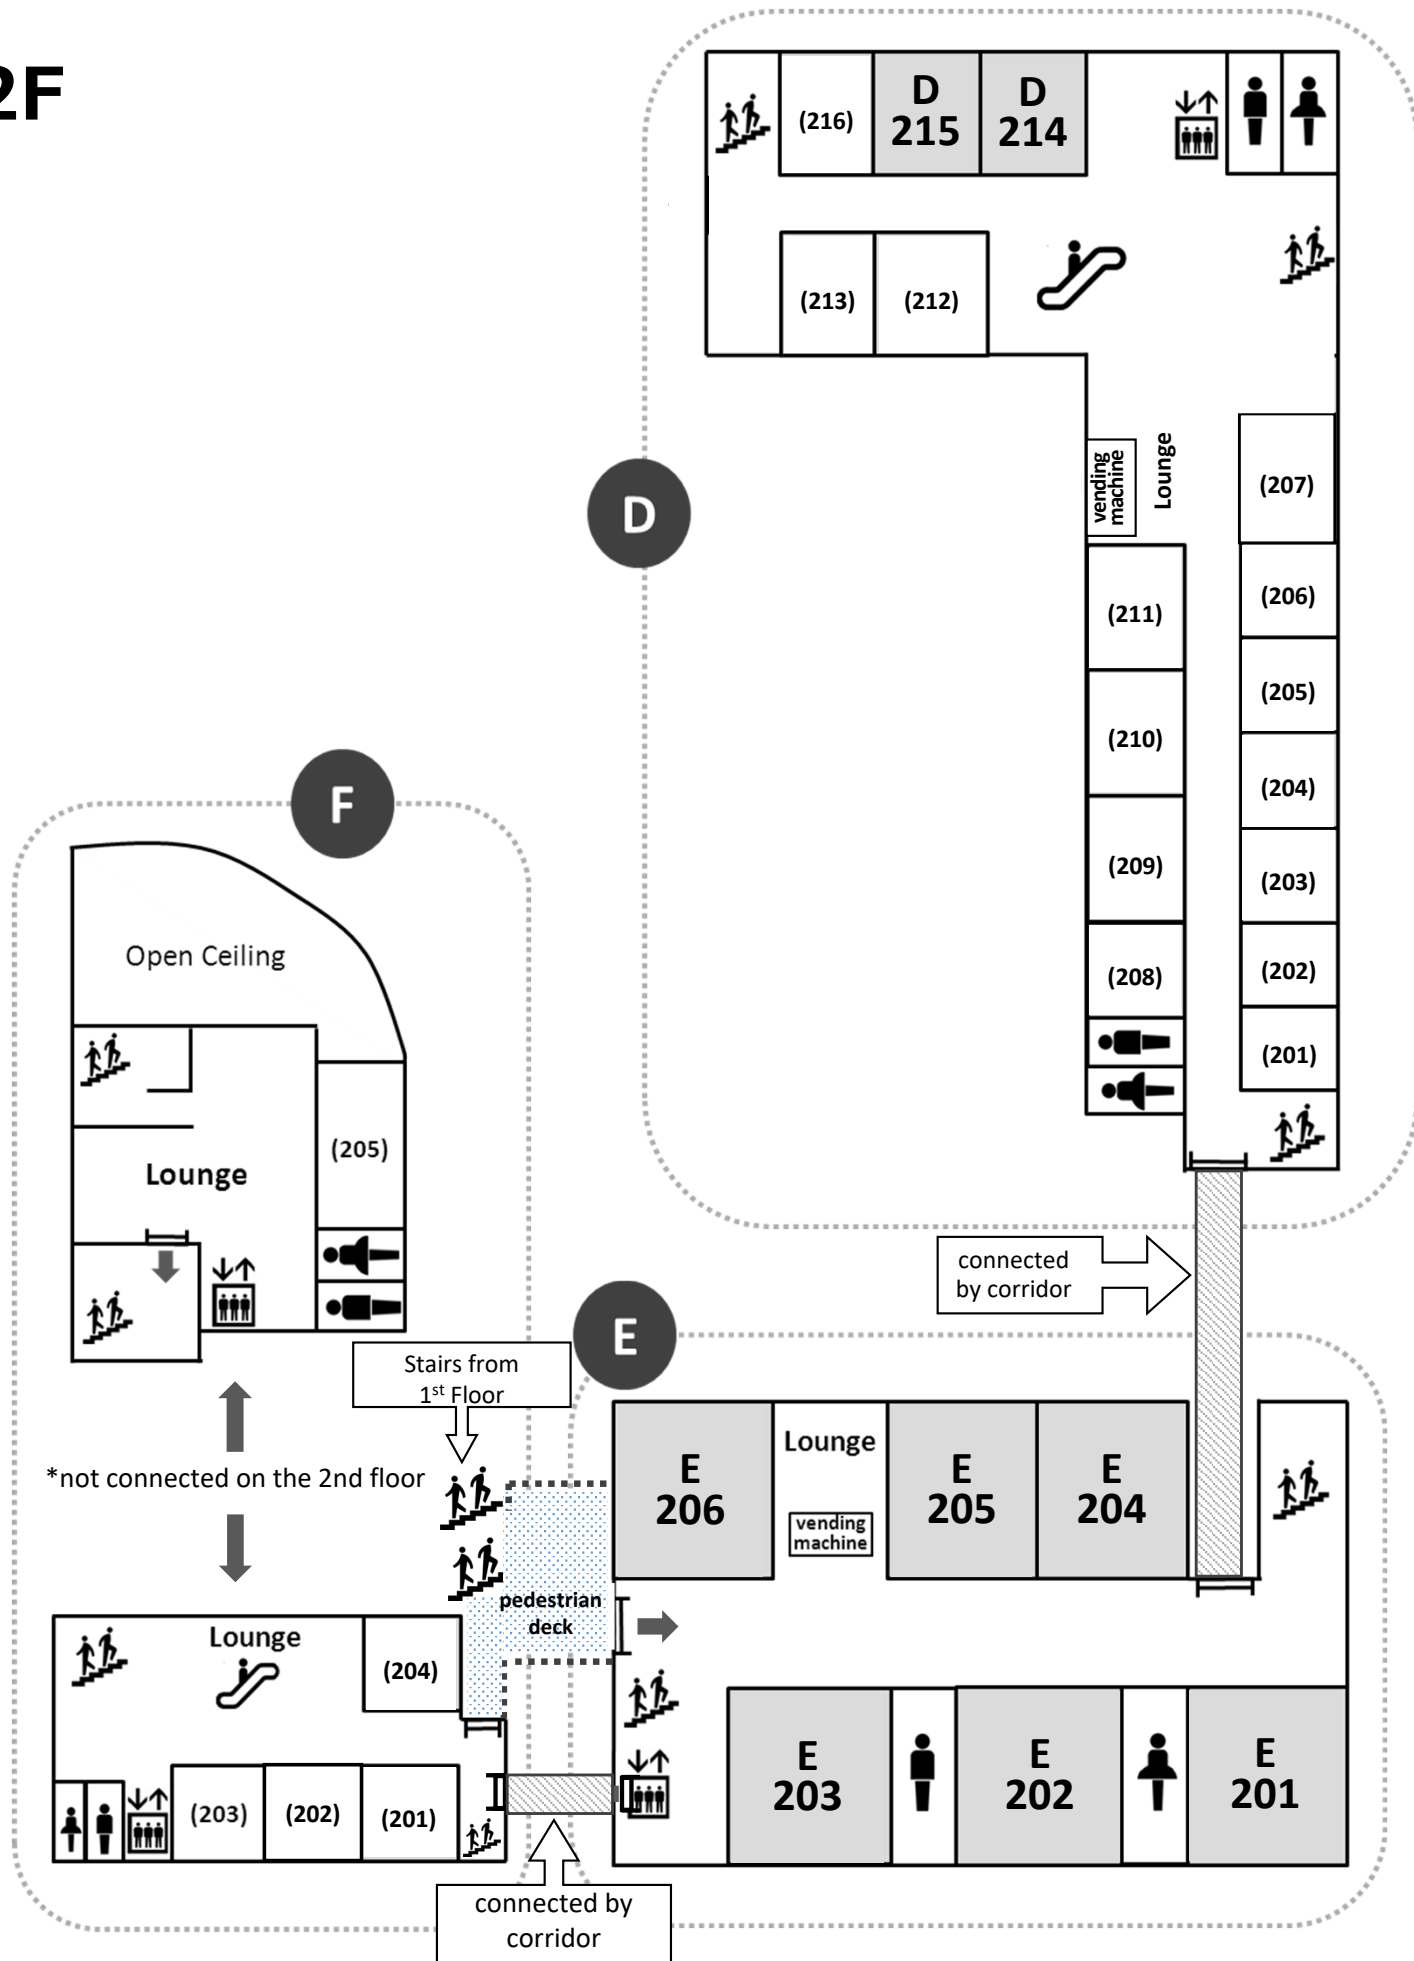

Campus Map

D

1F : D113, D114
2F : D214, D215
3F : D315, D316

E

1F : E101~E106
2F : E201~E206
3F : E301~E307

F

1F: Secretariat Office, Information Desk,
Cloak Service
3F: F307, F308
4F: F407, F408

Information Desk (@1F Student Lounge, F Bldg.)
Open Hours : **8:30~17:30** *until 13:00 on March 26 (Sat.)

For inquiries during the meeting
Secretariat Office: **+81-80-6258-9700**

Floor Plan (1st Floor)

1F

↓
Main Gate

Floor Plan (2nd Floor)

2F

Floor Plan (3rd & 4th Floor)

4F