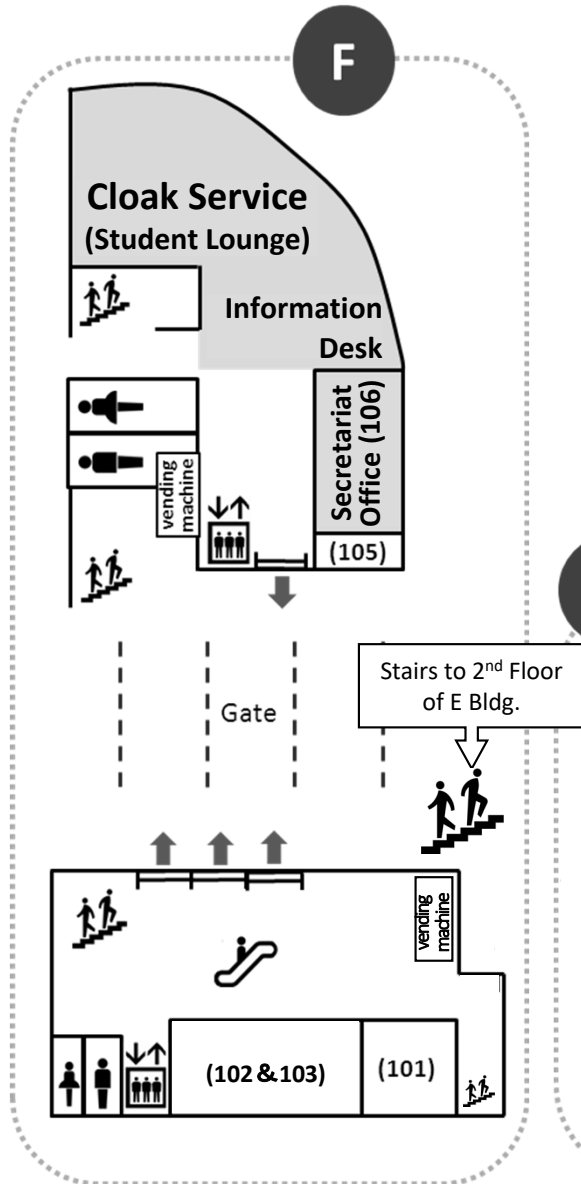

Campus Map

D

1F : D113, D114
2F : D214, D215
3F : D315, D316

E

1F : E101~E106
2F : E201~E206
3F : E301~E307

F

1F: Secretariat Office, Information Desk,
Cloak Service
3F: F307, F308
4F: F407, F408

Information Desk (@1F Student Lounge, F Bldg.)
Open Hours : **8:30~17:30** *until 13:00 on March 26 (Sat.)

For inquiries during the meeting
Secretariat Office: **+81-80-6258-9700**

Floor Plan (1st Floor)

1F

↓
Main Gate

Floor Plan (2nd Floor)

2F

Floor Plan (3rd & 4th Floor)

4F