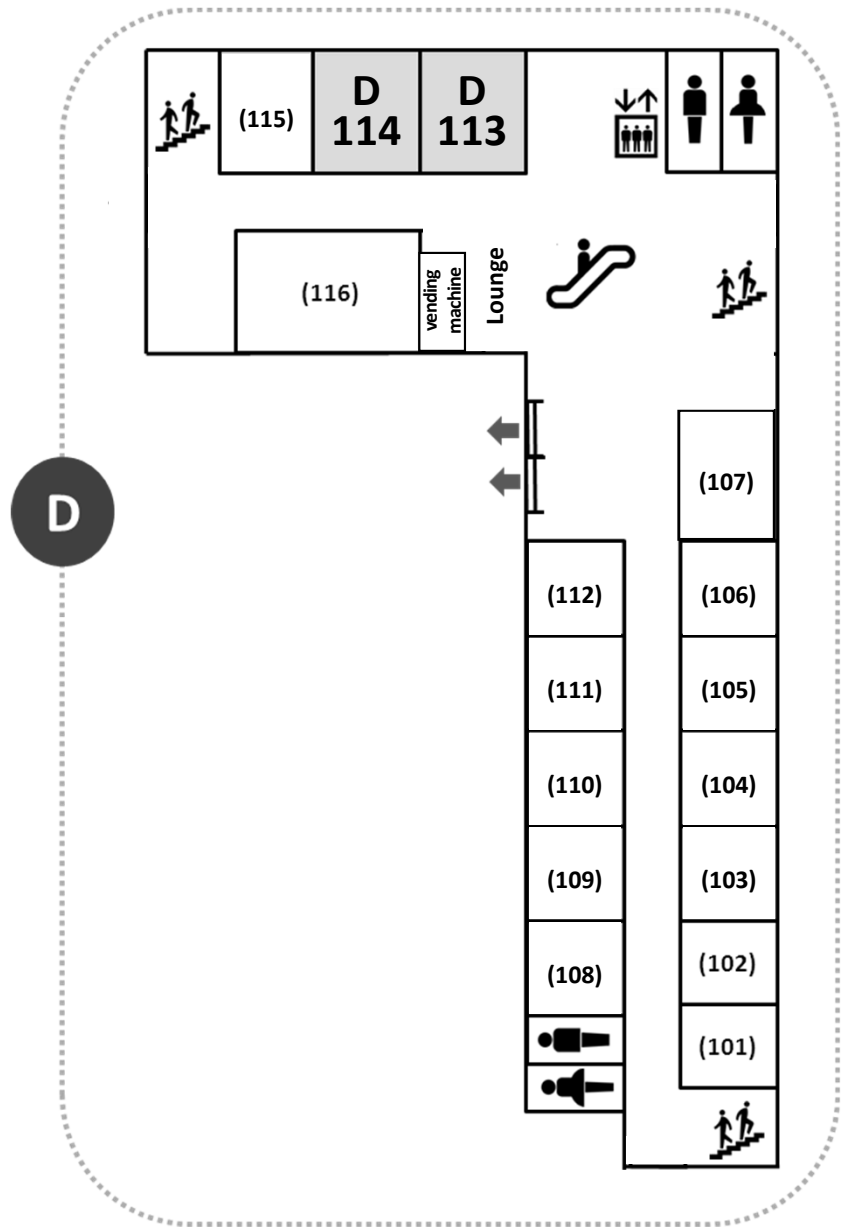

Campus Map

D

1F : D113, D114
2F : D214, D215
3F : D315, D316

E

1F : E101~E106
2F : E201~E206
3F : E301~E307

F

1F: Secretariat Office, Information Desk,
Cloak Service
3F: F307, F308
4F: F407, F408

Information Desk (@1F Student Lounge, F Bldg.)
Open Hours : **8:30~17:30** *until 13:00 on March 26 (Sat.)

For inquiries during the meeting
Secretariat Office: **+81-80-6258-9700**

Floor Plan (1st Floor)

1F

↓
Main Gate

Floor Plan (2nd Floor)

2F

Floor Plan (3rd & 4th Floor)

4F