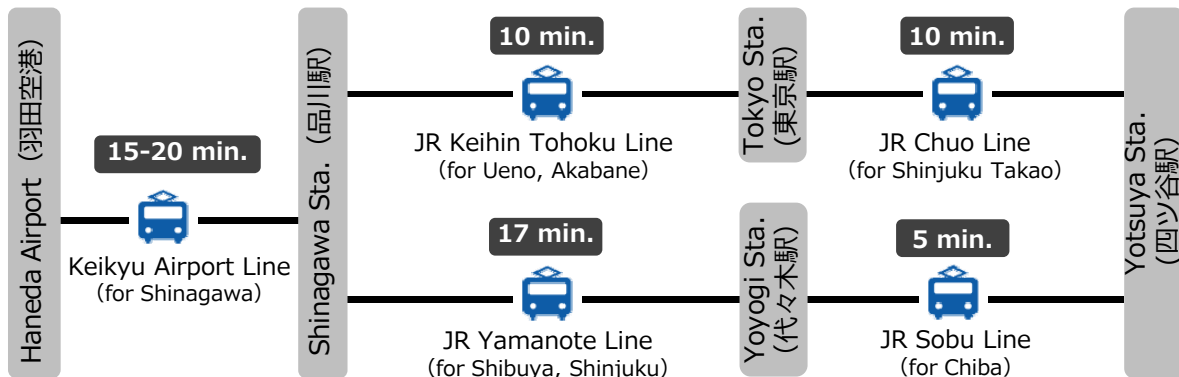

Access

*There is no parking space available on the campus. Please use the public transportation.
Please avoid street parking as a courtesy to the neighbors.

For inquiries during the meeting
Secretariat Office TEL : 080 – 6258 – 9700