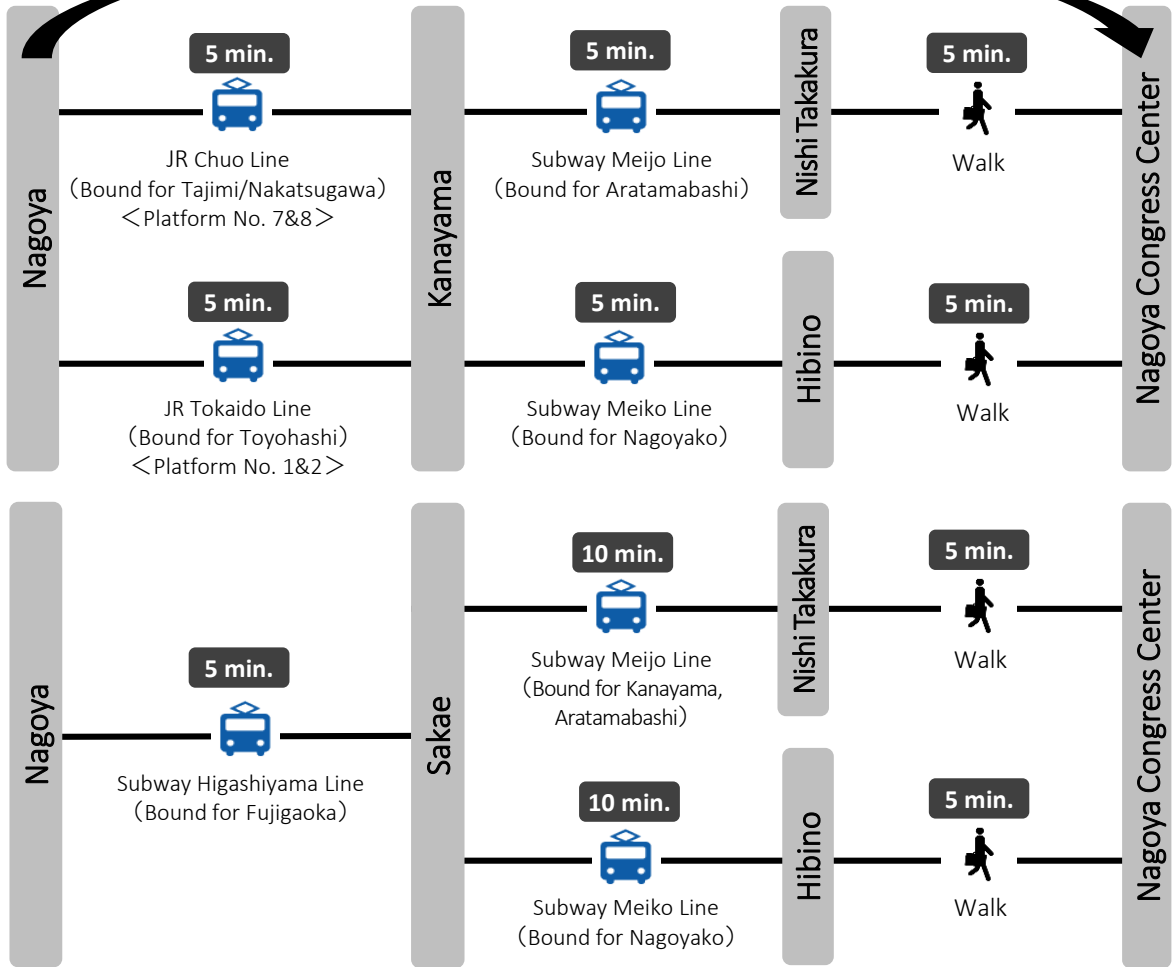

# Access

## From Nagoya Station

Approx. 20 min.  
including transfers

## From Central Japan International Airport (Centrair)

There is no parking space available at the congress center. Please use the public transportation.  
Please avoid street parking as a courtesy to the neighbors.