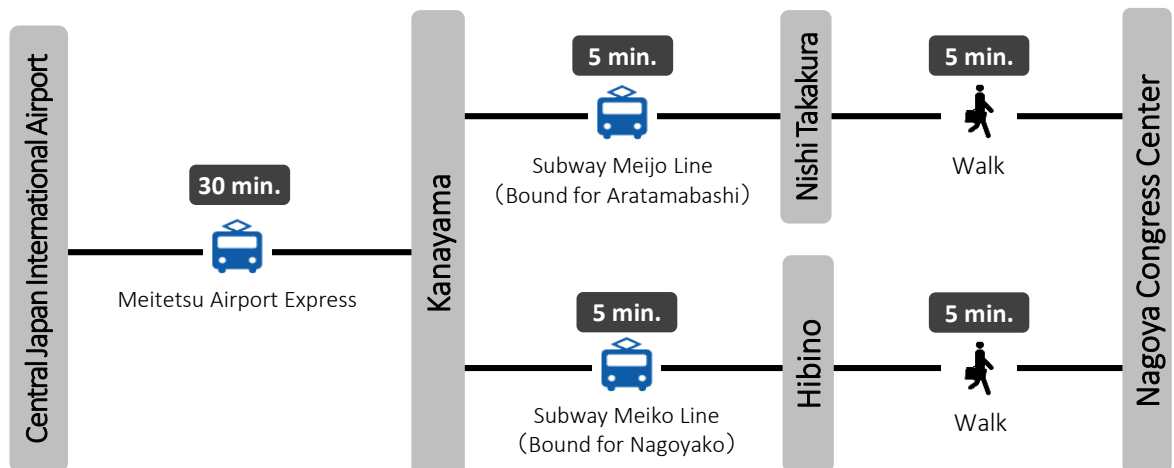

## From Nagoya Station

Approx. 20 min.  
including transfers

## From Central Japan International Airport (Centrair)

There is no parking space available at the congress center. Please use the public transportation.  
Please avoid street parking as a courtesy to the neighbors.